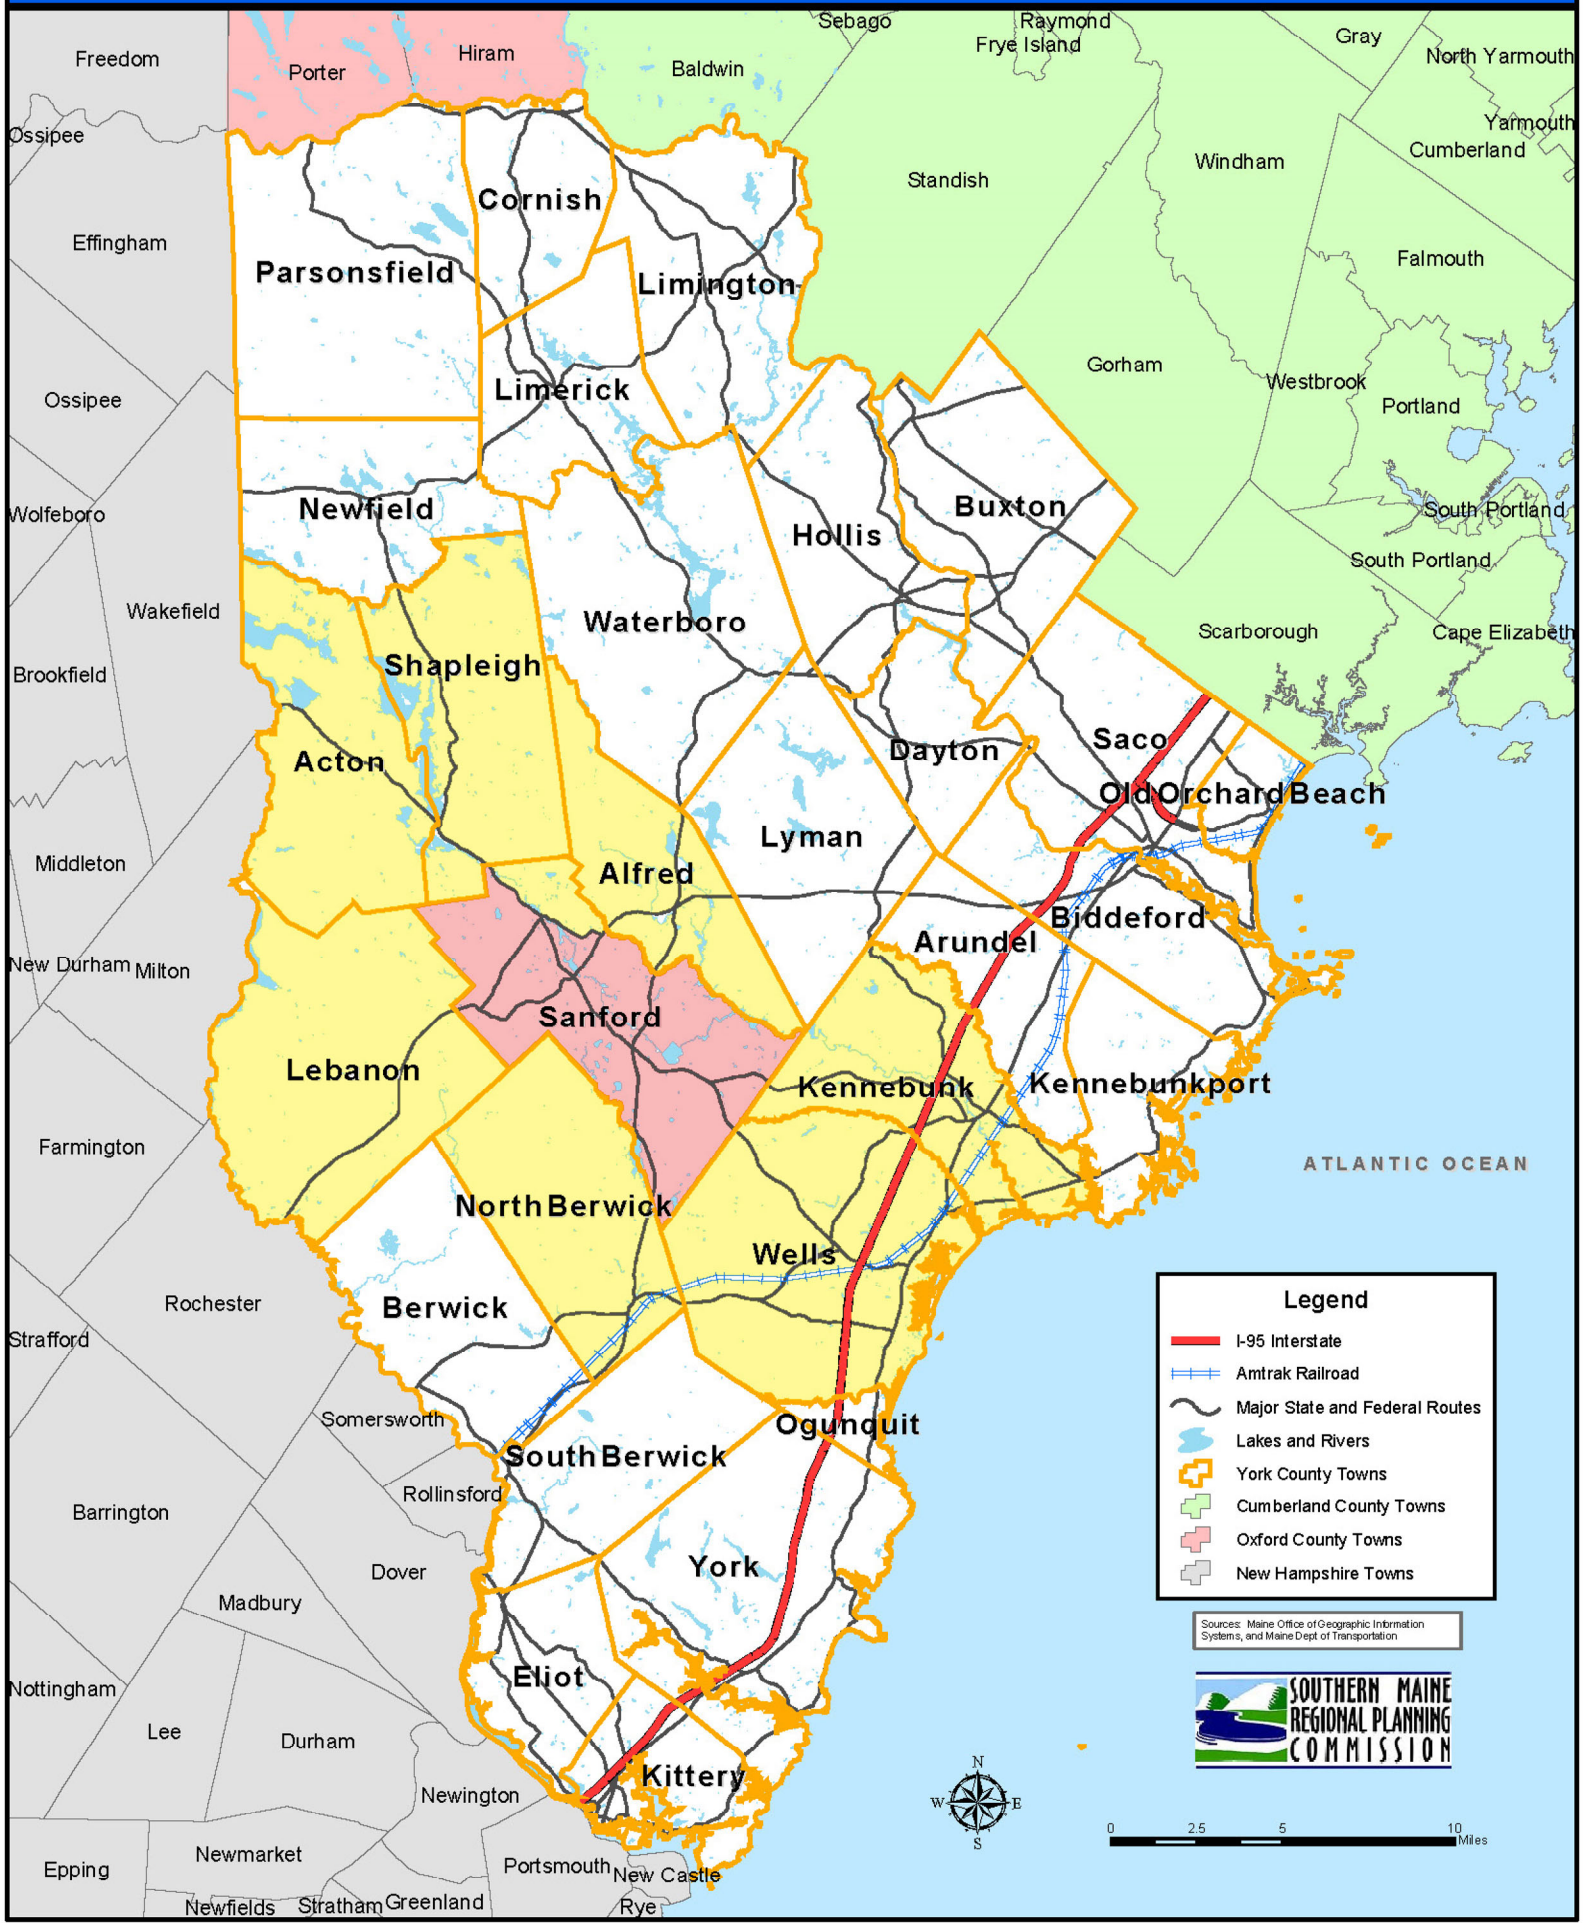

YORK COUNTY

Legend

- I-95 Interstate
- Amtrak Railroad
- Major State and Federal Routes
- Lakes and Rivers
- York County Towns
- Cumberland County Towns
- Oxford County Towns
- New Hampshire Towns

Sources: Maine Office of Geographic Information Systems, and Maine Dept of Transportation